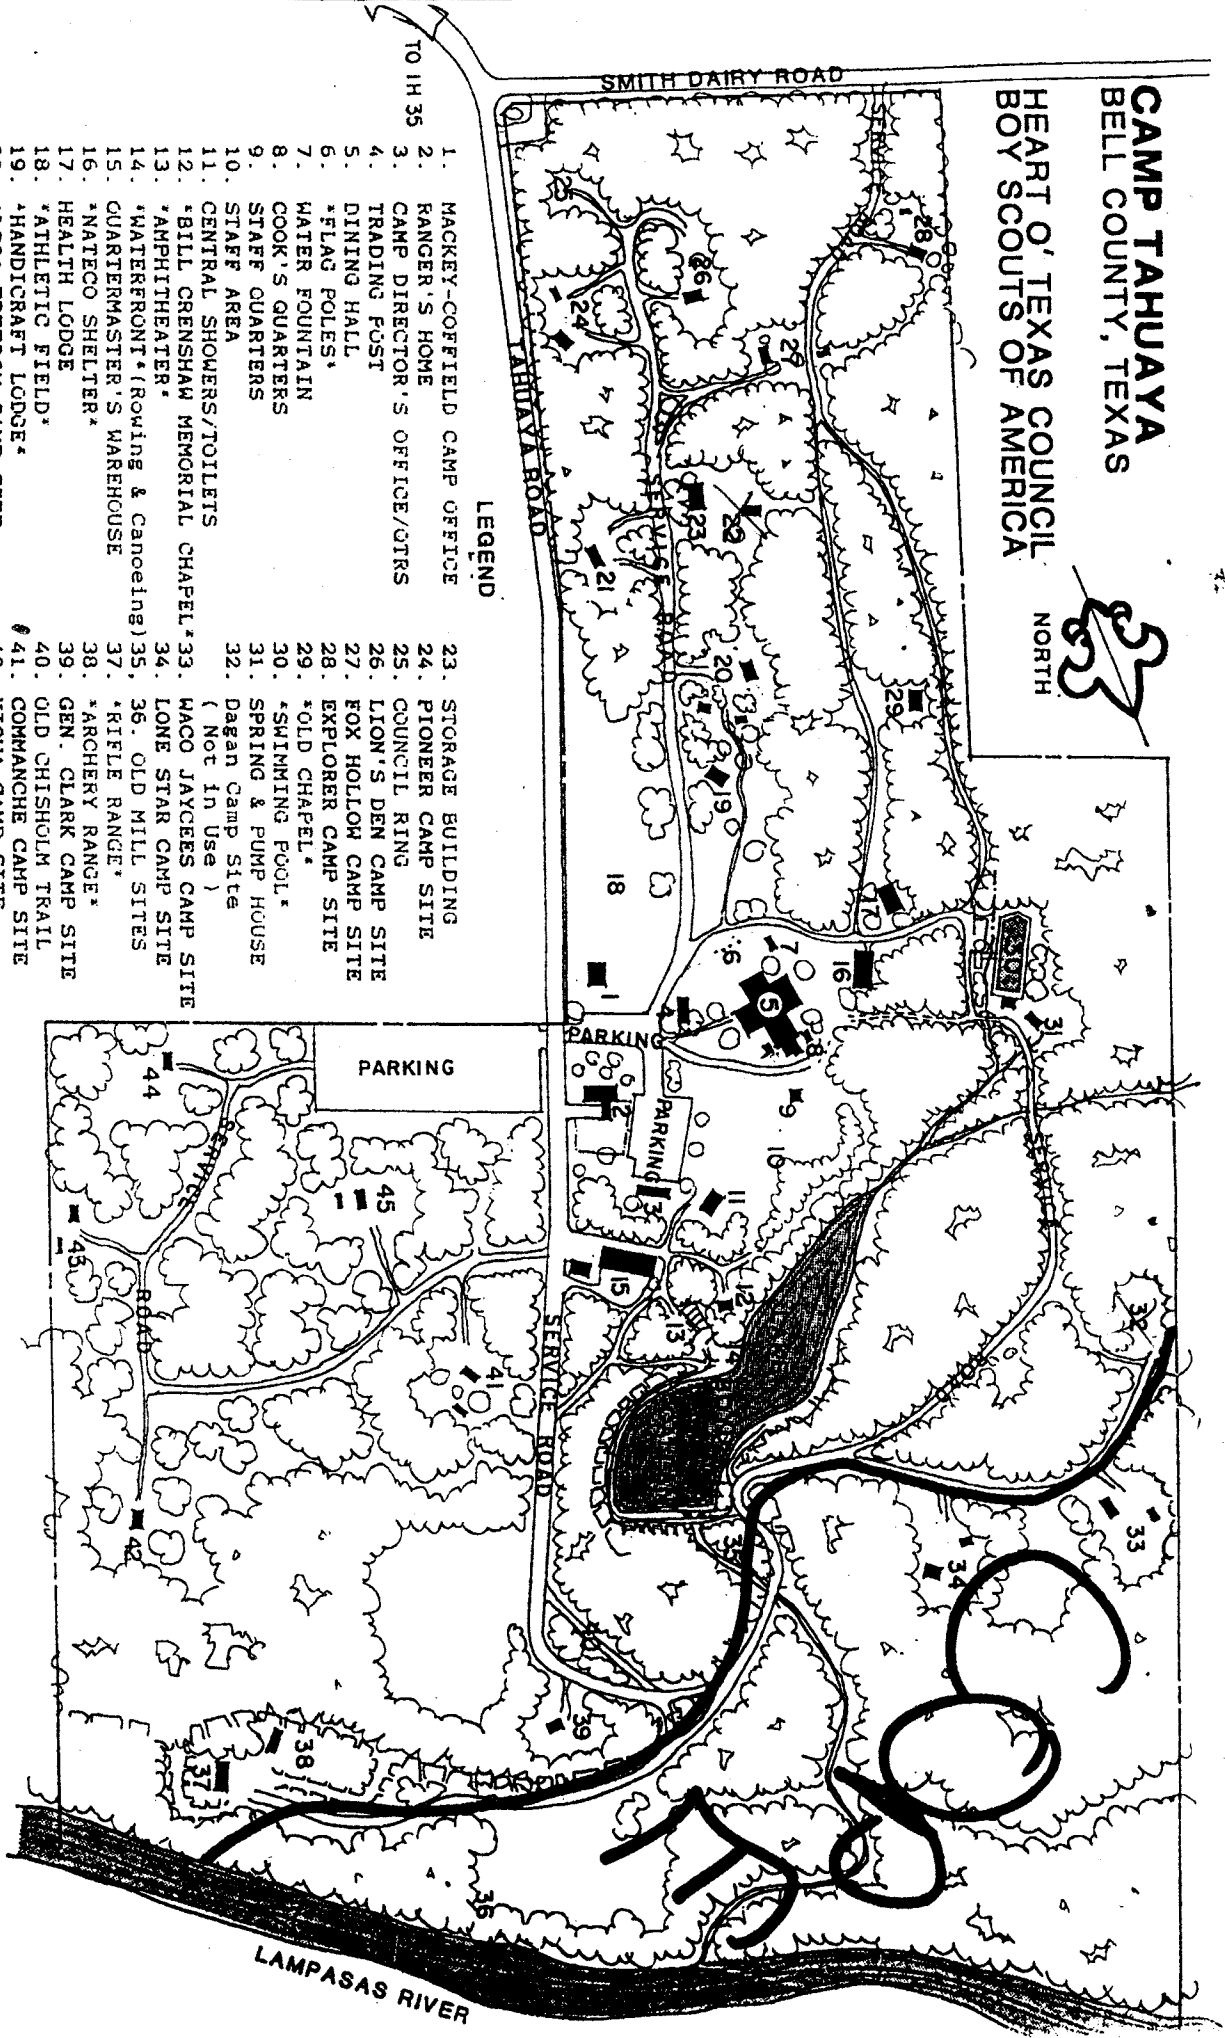

**CAMP TAHUAYA**  
**BELL COUNTY, TEXAS**  
**HEART O' TEXAS COUNCIL**  
**BOY SCOUTS OF AMERICA**

**LEGEND**

- |                                      |                              |
|--------------------------------------|------------------------------|
| 1. MACKEY-COFFIELD CAMP OFFICE       | 23. STORAGE BUILDING         |
| 2. RANGER'S HOME                     | 24. PIONEER CAMP SITE        |
| 3. CAMP DIRECTOR'S OFFICE/OTRS       | 25. COUNCIL RING             |
| 4. TRADING POST                      | 26. LION'S DEN CAMP SITE     |
| 5. DINING HALL                       | 27. FOX HOLLOW CAMP SITE     |
| 6. *FLAG POLES*                      | 28. EXPLORER CAMP SITE       |
| 7. WATER FOUNTAIN                    | 29. *OLD CHAPEL*             |
| 8. COOK'S QUARTERS                   | 30. *SWIMMING POOL*          |
| 9. STAFF QUARTERS                    | 31. SPRING & PUMP HOUSE      |
| 10. STAFF AREA                       | 32. Dagan Camp Site          |
| 11. CENTRAL SHOWERS/TOILETS          | ( Not in Use )               |
| 12. *BILL CRENSHAW MEMORIAL CHAPEL*  | 33. WACO JAYCEES CAMP SITE   |
| 13. *AMPHITHEATER*                   | 34. LONE STAR CAMP SITE      |
| 14. *WATERFRONT* (Rowing & Canoeing) | 35. 36. OLD MILL SITES       |
| 15. QUARTERMASTER'S WAREHOUSE        | 37. *RIFLE RANGE*            |
| 16. *NATECO SHELTER*                 | 38. *ARCHERY RANGE*          |
| 17. HEALTH LODGE                     | 39. GEN. CLARK CAMP SITE     |
| 18. *ATHLETIC FIELD*                 | 40. OLD CHISHOLM TRAIL       |
| 19. *HANDICRAFT LODGE*               | 41. COMMANCHE CAMP SITE      |
| 20. ALCOA FREEDOM CAMP SITE          | 42. KIOWA CAMP SITE          |
| 21. TONKAWA CAMP SITE                | 43. HUACO CAMP SITE          |
| 22. Kit Carson Camp Site             | 44. ALAMO CAMP SITE          |
| ( Not in Use )                       | 45. DAVID CROCKETT CAMP SITE |

LAMPASAS RIVER